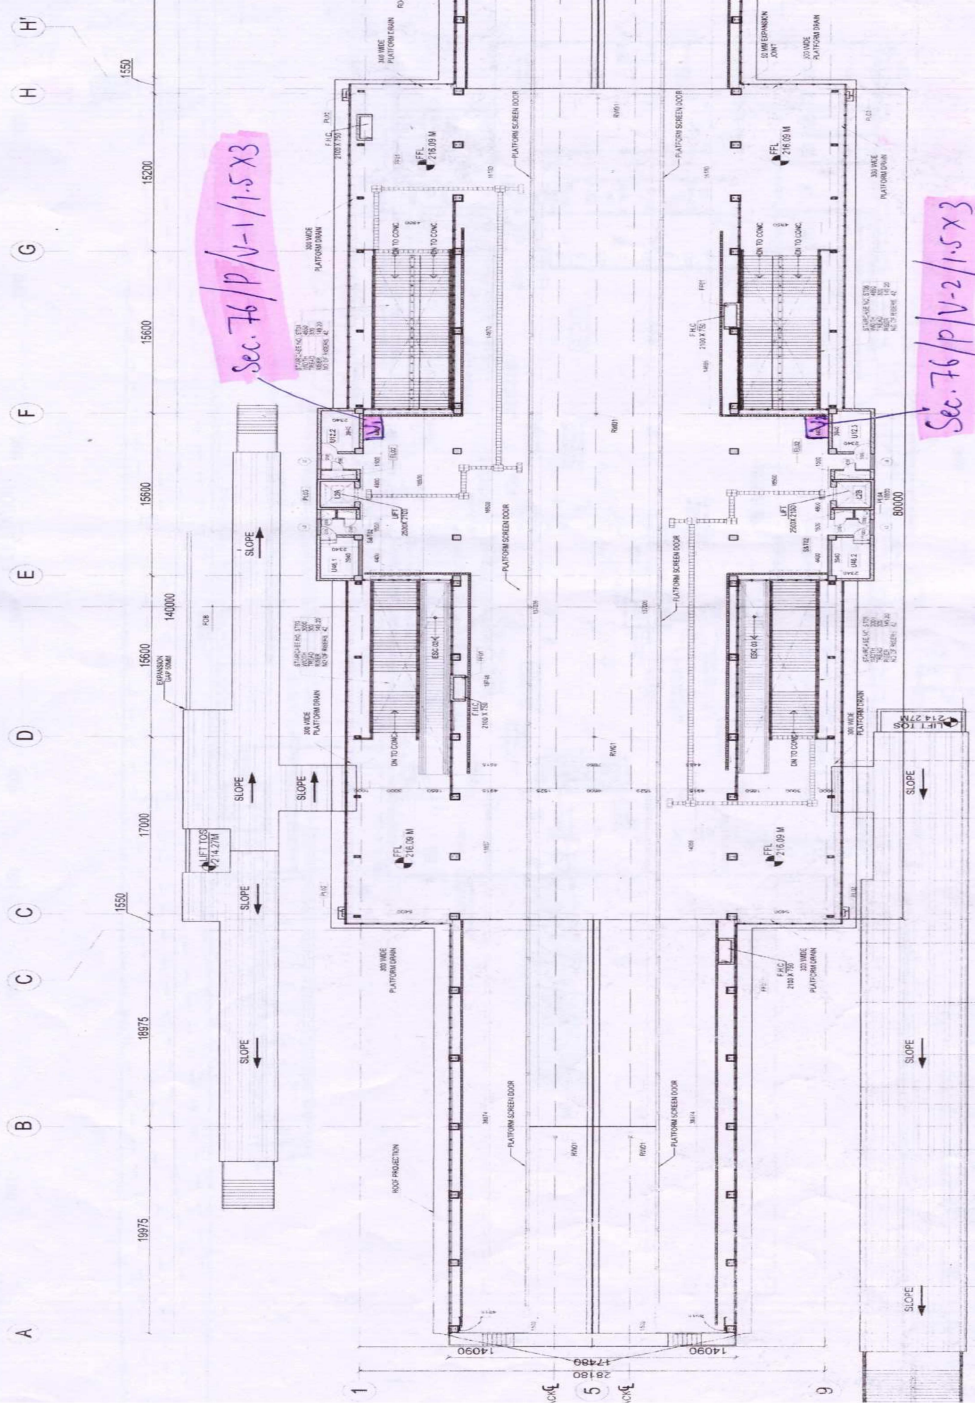

Sector-76 (Platform level)

SECTOR-78
CH2304.296
OF STATION

TOWARDS
SEC. - 71

TOWARDS
DEFOT

- VENDING MACHINE (5 To 5 Sqm)
- KIOSK (5 To 10 Sqm)

ALL DIMENSION IN METER
TOTAL V.M. - 2
TOTAL KIOSK - 0

Sec. 76/P/V-1/1.5 X 3

Sec. 76/P/V-2/1.5 X 3